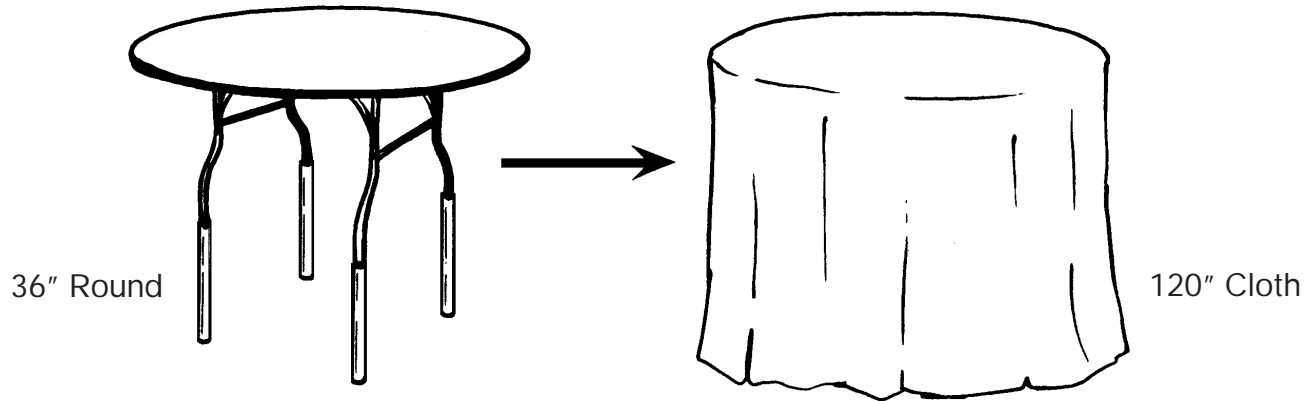

WILLIAMS PARTY RENTALS

www.willparty.com

845 Park Avenue, San Jose, CA 95126 • 408.297.1078 • fax 408.297.9507

TABLE "HEIGHT" CONVERSIONS

Convert a standard dining height table into a standing cocktail style table. The total height will be 42" tall. We recommend a 36" diameter table with leg extenders, and add a 120" round tablecloth.